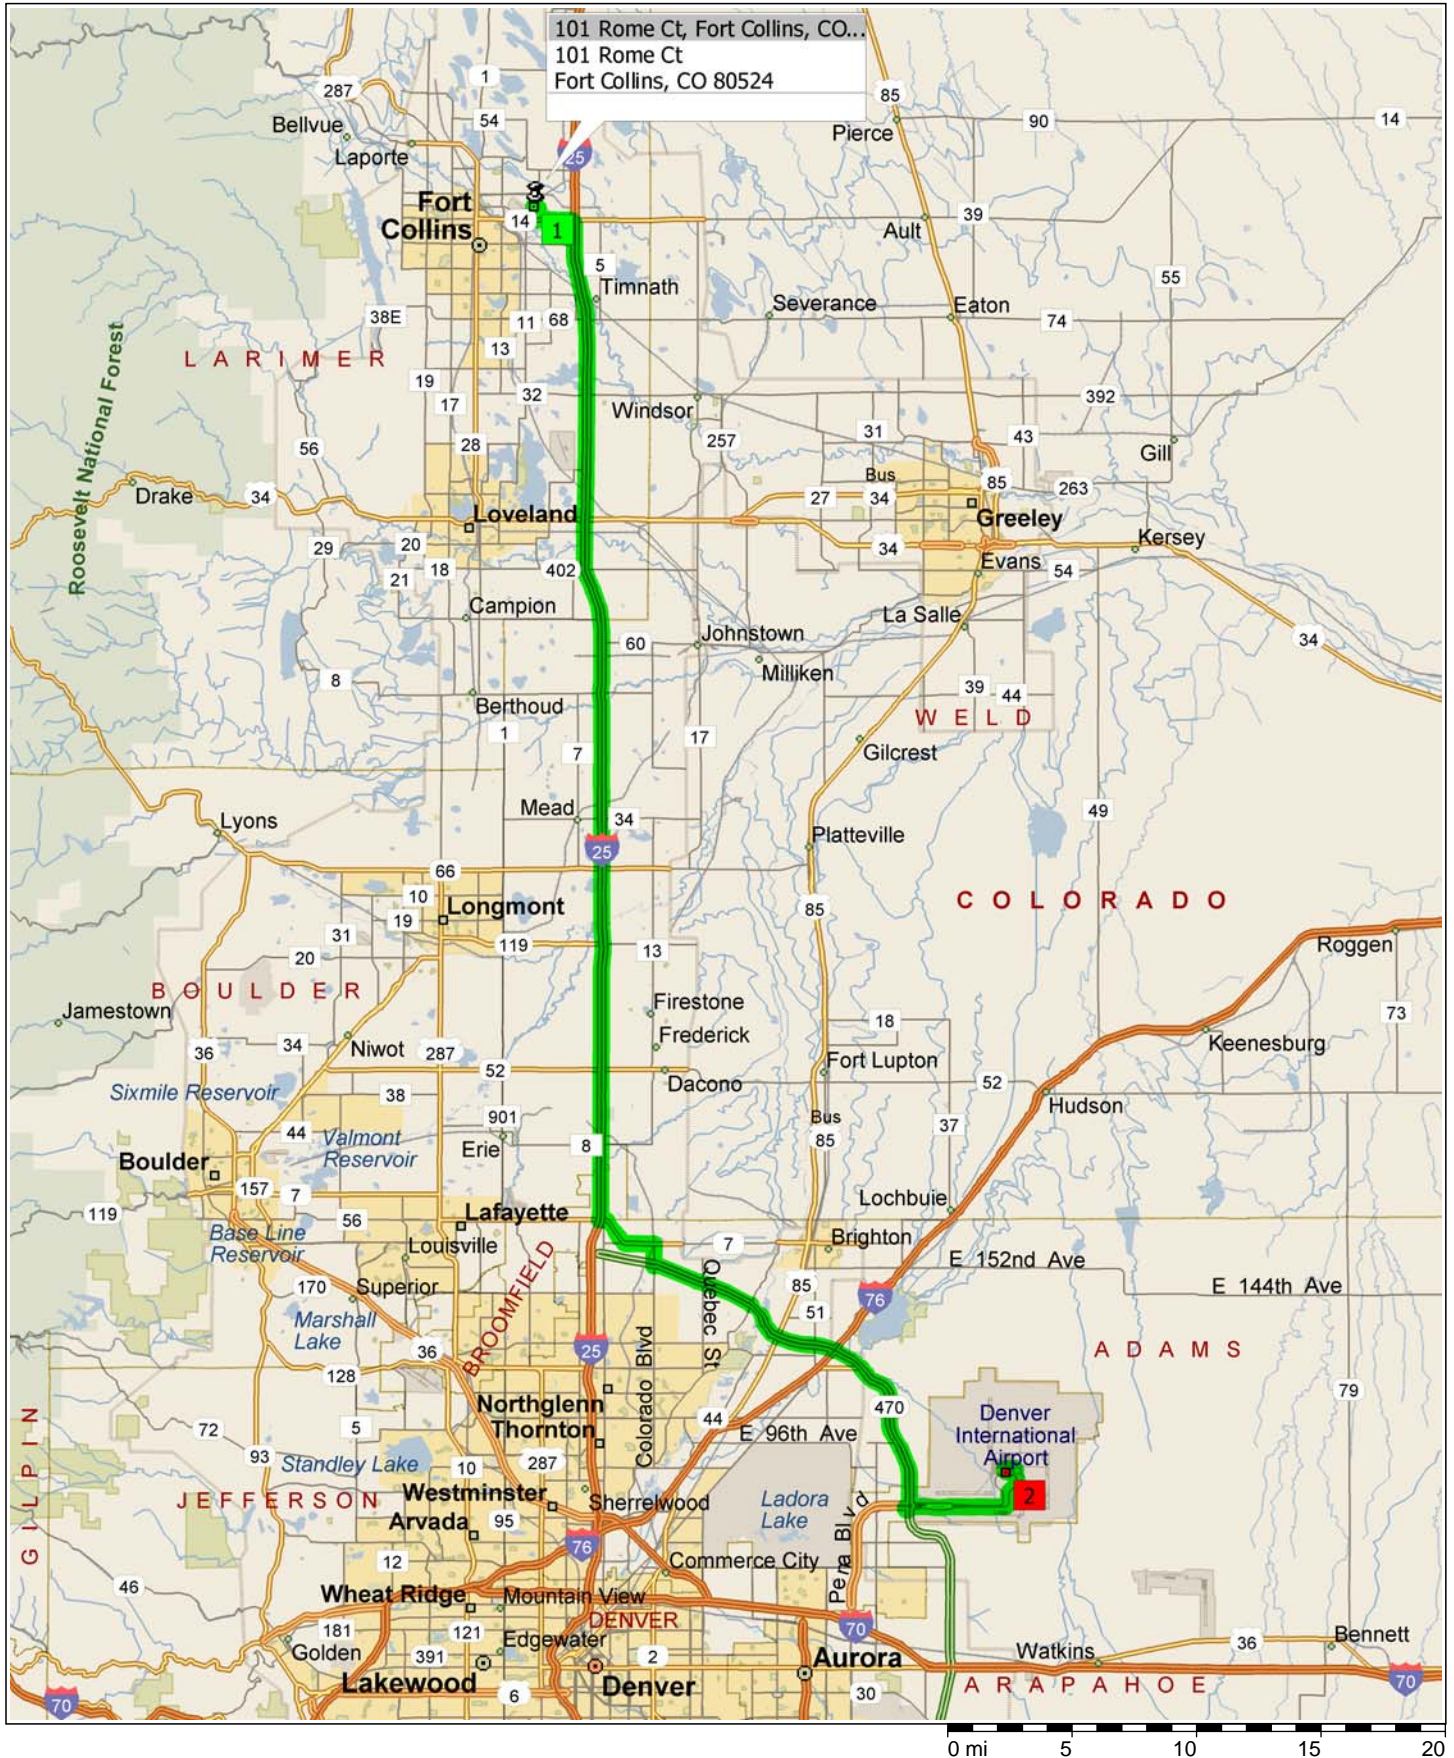

101 Rome Ct, Fort Collins, CO 80524 to Denver International Airport

68.8 miles; 1 hour, 16 minutes

9:00 AM	0.0 mi	1 Depart 101 Rome Ct, Fort Collins, CO 80524 [101 Rome Ct, Fort Collins, CO 80524] on Ro... Ct (South) for 120 yds
9:00 AM	0.1 mi	Turn LEFT (East) onto International Blvd for 0.2 mi
9:01 AM	0.3 mi	Turn RIGHT (South) onto N Timberline Rd for 0.5 ...
9:02 AM	0.8 mi	Road name changes to Local road(s) for 21 yds
9:03 AM	0.8 mi	Turn LEFT (East) onto SR-14 [E Mulberry St] for 1.5 mi
9:05 AM	2.3 mi	Take Ramp (RIGHT) onto I-25 [US-87] for 40.2 mi towards I-25 / Denver
9:42 AM	42.5 mi	At exit 229, turn RIGHT onto Ramp for 0.2 mi towards CO-7 / Lafayette / Bright...
9:42 AM	42.7 mi	Turn LEFT (East) onto SR-7 [Baseline Rd] for 2.7 mi
9:46 AM	45.4 mi	Turn RIGHT (South) onto Colorado Blvd for 0.9 ...
9:48 AM	46.3 mi	Turn LEFT (East) onto Ramp for 0.2 ...
9:48 AM	46.4 mi	*Toll road* Merge onto E-470 for 9.6 mi
9:57 AM	56.0 mi	*Toll road* Road name changes to SR-470 [SR-470 E] for 6.1 ...
10:04 AM	62.1 mi	At exit Pena Blvd, turn RIGHT onto Ramp for 174 yds
10:04 AM	62.2 mi	Take Ramp (RIGHT) onto Pena Blvd for 4.4 mi
10:11 AM	66.6 mi	Road name changes to Denver International Airport for 1.3 mi
10:13 AM	68.0 mi	Turn RIGHT (North) onto Powhaton Mile Rd for 0.3 mi
10:14 AM	68.3 mi	Turn LEFT (West) onto E 88th Ave for 0.4 mi
10:16 AM	68.7 mi	Turn LEFT (South) onto Pena Blvd for 98 yds
10:16 AM	68.7 mi	Bear LEFT (South) onto Local road(s) for 174 yds
10:16 AM	68.8 mi	2 Arrive Denver International Airport